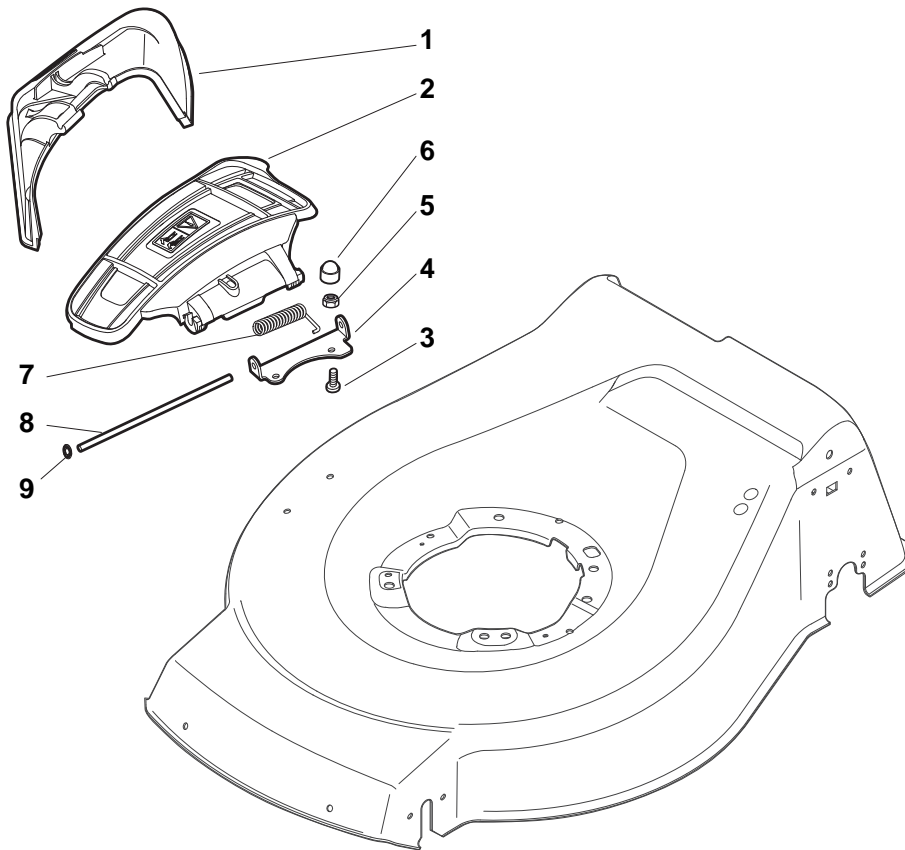

POS	PART. NO	Q.ty	DESCRIPTION	DESCRIZIONE	DESCRIPTION	BESCHREIBUNG	REMARKS
1	322108295/0	1	Stone-Guard	Parasassi	Pare-Pierres	Prallblech	
2	322600195/0	1	Ejection Guard	Protezione Uscita	Protection Sortie	Auswurfschutz	
3	112727803/0	2	Screw	Vite	Vis	Schraube	
4	322806639/0	1	Fulcrum Pin	Perno Fulcro	Pivot	Gelenkpunkt	
5	112154510/0	2	Nut	Dado	Ecrou	Mutter	
6	118203853/0	2	Protection	Cappuccio	Capuchon	Stecker	
7	122450456/0	1	Spring	Molla	Ressort	Feder	
8	122517869/0	1	Pin	Perno	Pivot	Bolzen	
9	112604896/0	2	Crown Fastener	Fissatore A Corona	Fixateur A Couronne	Kronescheibe